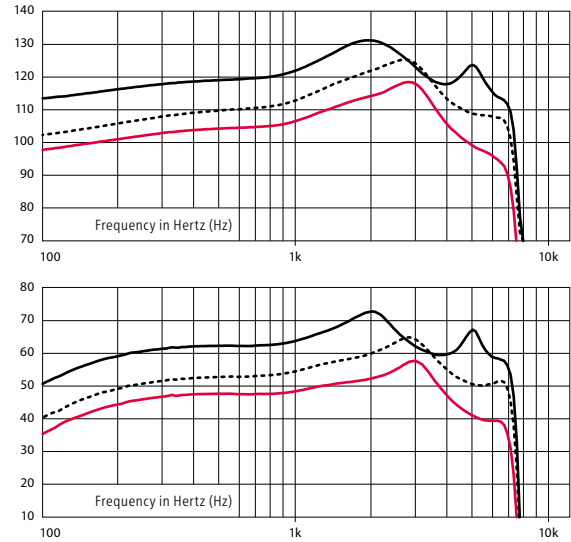

Fitting Range - PR with 100-Speaker

Fitting Range - PR with 85-Speaker

Fitting Range - PR with 60-Speaker

2cc Coupler

Ear Simulator

2cc Coupler

Ear Simulator

	100-SPEAKER	85-SPEAKER	60-SPEAKER	100-SPEAKER	85-SPEAKER	60-SPEAKER
OSPL90, Peak (dB SPL)	123	116	109	131	125	118
OSPL90, 1600 Hz (dB SPL)	122	111	104	129	119	112
OSPL90, HFA (dB SPL)	119	111	104	-	-	-
Full-on Gain, Peak (dB)	64	55	47	73	65	58
Full-on Gain, 1600 Hz (dB)	62	50	43	69	58	51
Full-on Gain, HFA (dB)	59	51	44	-	-	-
Reference Test Gain (dB)	44	35	28	55	44	37
Quiescent Current (mA)	1.3	1.3	1.2	1.3	1.3	1.2
Operating Current (mA)	1.6	1.5	1.3	1.4	1.3	1.3
Distortion 500/800/1600 Hz (%)	<2/<2/<2	<2/<2/<2	<2/<2/<2	<4/<2/<3	<2/<2/<2	<5/<5/<2
Frequency Range (Hz)	100 – 7100	100 – 7100	100 – 6500	-	-	-
Equivalent Input Noise ¹⁾ , dB(A)	18	18	18	15	19	19
Program Button		●**			●**	
Volume Control		**			**	
Telecoil		-			-	
Auto Telephone Detection		●			●	
Battery Size		312			312	
Microphone System		dir			dir	
RC-N Remote Control		○			○	
SoundGate 3 (Bluetooth®)		○			○	
SoundGate Mic		○			○	
TV Adapter 2		○			○	
Phone Adapter 2		○			○	

● standard ○ optional

¹⁾ Technical data measured with expansion, corresponding to the test box measurement settings.

"2cc" refers to a coupler according to IEC 60318-5:2006. "Ear simulator" refers to a coupler according to IEC 60318-4:2010. Applied versions: IEC 60118-0 /A1:1994, IEC 60118-1 /A1:1998, IEC 60118-7: 2005, ANSI S3.22: 2014.