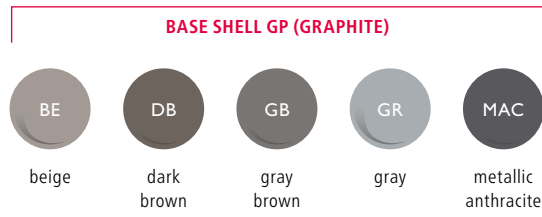

NEVARA 1 PICO RITE COLORS