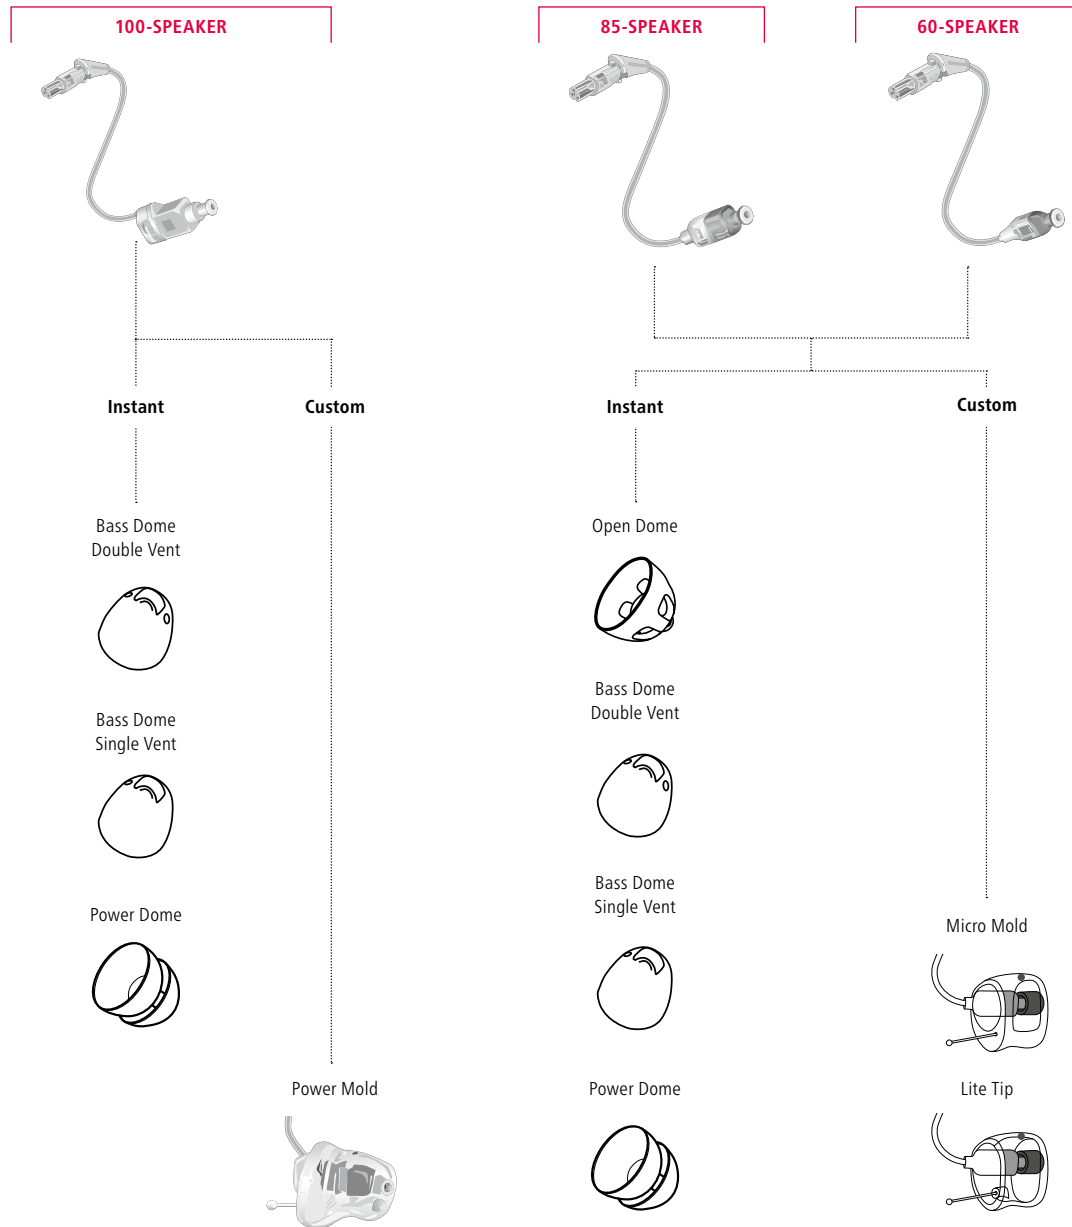

NEVARA 1 PICO RITE ACOUSTIC OPTIONS

Operating Conditions

- Temperature: +1°C to +40°C
- Humidity: 5% to 93%, non-condensing

Storage and Transportation Conditions

Temperature and humidity shall not exceed the below limits for extended periods during transportation and storage:

- Temperature: -25°C to +60°C
- Humidity: 5% to 93%, non-condensing