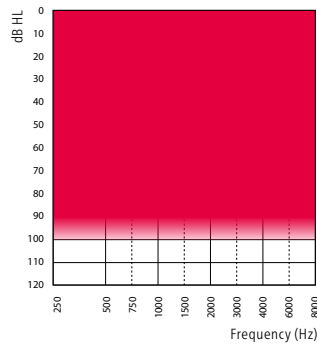

Fitting Range - PR with 100-Speaker

Fitting Range - PR with 85-Speaker

Fitting Range - PR with 60-Speaker

2cc Coupler

Ear Simulator

2cc Coupler

Ear Simulator

	100-SPEAKER	85-SPEAKER	60-SPEAKER	100-SPEAKER	85-SPEAKER	60-SPEAKER
OSPL90, Peak (dB SPL)	123	116	109	131	125	118
OSPL90, 1600 Hz (dB SPL)	122	111	104	129	119	112
OSPL90, HFA (dB SPL)	119	111	104	-	-	-
Full-on Gain, Peak (dB)	64	55	47	73	65	58
Full-on Gain, 1600 Hz (dB)	62	50	43	69	58	51
Full-on Gain, HFA (dB)	59	51	44	-	-	-
Reference Test Gain (dB)	44	35	28	55	44	37
Quiescent Current (mA)	1.3	1.3	1.2	1.3	1.3	1.2
Operating Current (mA)	1.6	1.5	1.3	1.4	1.3	1.3
Distortion 500/800/1600 Hz (%)	<2/<2/<2	<2/<2/<2	<2/<2/<2	<4/<2/<3	<2/<2/<2	<5/<5/<2
Frequency Range (Hz)	100 – 7100	100 – 7100	100 – 6500	-	-	-
Equivalent Input Noise ¹⁾ , dB(A)	18	18	18	15	19	19
Program Button		●**			●**	
Volume Control		**			**	
Telecoil		-			-	
Auto Telephone Detection		●			●	
Battery Size		312			312	
Microphone System		dir			dir	
RC-N Remote Control		○			○	
SoundGate 3 (Bluetooth®)		○			○	
SoundGate Mic		○			○	
TV Adapter 2		○			○	
Phone Adapter 2		○			○	