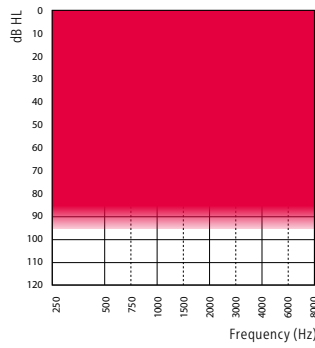

Customization Features

- Data Logging
- Up to 9 listening program options
- 4 freely-assignable program slots

NE 1 PR

- 100-Speaker
- - - 85-Speaker
- 60-Speaker

This device contains:
 FCC ID: U6XF2RITE3
 IC: 7031A-F2RITE3

Fitting Range - PR with 100-Speaker

Fitting Range - PR with 85-Speaker

Fitting Range - PR with 60-Speaker

2cc Coupler

Ear Simulator

2cc Coupler

Ear Simulator

	100-SPEAKER	85-SPEAKER	60-SPEAKER	100-SPEAKER	85-SPEAKER	60-SPEAKER
OSPL90, Peak (dB SPL)	123	116	109	131	125	118
OSPL90, 1600 Hz (dB SPL)	122	111	104	129	119	112
OSPL90, HFA (dB SPL)	119	111	104	-	-	-
Full-on Gain, Peak (dB)	64	55	47	73	65	58
Full-on Gain, 1600 Hz (dB)	62	50	43	69	58	51
Full-on Gain, HFA (dB)	59	51	44	-	-	-
Reference Test Gain (dB)	44	35	28	55	44	37
Quiescent Current (mA)	1.3	1.3	1.2	1.3	1.3	1.2
Operating Current (mA)	1.6	1.5	1.3	1.4	1.3	1.3
Distortion 500/800/1600 Hz (%)	<2/<2/<2	<2/<2/<2	<2/<2/<2	<4/<2/<3	<2/<2/<2	<5/<5/<2
Frequency Range (Hz)	100 – 7100	100 – 7100	100 – 6500	-	-	-
Equivalent Input Noise ¹⁾ , dB(A)	18	18	18	15	19	19
Program Button		●**			●**	
Volume Control		**			**	
Telecoil		-			-	
Auto Telephone Detection		●			●	
Battery Size		312			312	
Microphone System		dir			dir	
RC-N Remote Control		○			○	
SoundGate 3 (Bluetooth®)		○			○	
SoundGate Mic		○			○	
TV Adapter 2		○			○	
Phone Adapter 2		○			○	