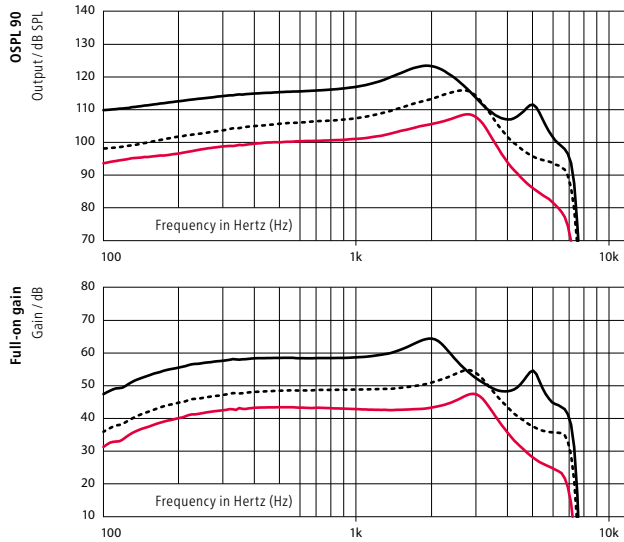

Fitting Range - PR with 100-Speaker

Fitting Range - PR with 85-Speaker

Fitting Range - PR with 60-Speaker

2cc Coupler

Ear Simulator

2cc Coupler

Ear Simulator

	100-SPEAKER	85-SPEAKER	60-SPEAKER	100-SPEAKER	85-SPEAKER	60-SPEAKER
OSPL90, Peak (dB SPL)	123	116	109	131	125	118
OSPL90, 1600 Hz (dB SPL)	122	111	104	129	119	112
OSPL90, HFA (dB SPL)	119	111	104	-	-	-
Full-on Gain, Peak (dB)	64	55	47	73	65	58
Full-on Gain, 1600 Hz (dB)	62	50	43	69	58	51
Full-on Gain, HFA (dB)	59	51	44	-	-	-
Reference Test Gain (dB)	44	35	28	55	44	37
Quiescent Current (mA)	1.3	1.3	1.2	1.3	1.3	1.2
Operating Current (mA)	1.6	1.5	1.3	1.4	1.3	1.3
Distortion 500/800/1600 Hz (%)	<2/<2/<2	<2/<2/<2	<2/<2/<2	<4/<2/<3	<2/<2/<2	<5/<5/<2
Frequency Range (Hz)	100 – 7100	100 – 7100	100 – 6500	-	-	-
Equivalent Input Noise ¹⁾ , dB(A)	18	18	18	15	19	19
Program Button		●**			●**	
Volume Control		**			**	
Telecoil		-			-	
Auto Telephone Detection		●			●	
Battery Size		312			312	
Microphone System		dir			dir	
RC-N Remote Control		○			○	
SoundGate 3 (Bluetooth®)		○			○	
SoundGate Mic		○			○	
TV Adapter 2		○			○	
Phone Adapter 2		○			○	

● standard ○ optional

¹⁾ Technical data measured with expansion, corresponding to the test box measurement settings.

"2cc" refers to a coupler according to IEC 60318-5:2006. "Ear simulator" refers to a coupler according to IEC 60318-4:2010. Applied versions: IEC 60118-0 /A1:1994, IEC 60118-1 /A1:1998, IEC 60118-7: 2005, ANSI S3.22: 2014.