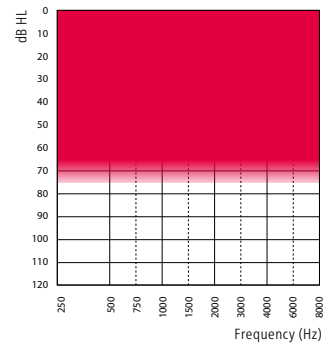

Customization Features

- Data Logging
- Up to 9 listening program options
- 4 freely-assignable program slots

NE 1 PR

- 100-Speaker
- - - 85-Speaker
- 60-Speaker

This device contains:
 FCC ID: U6XF2RITE3
 IC: 7031A-F2RITE3

Fitting Range - PR with 100-Speaker

Fitting Range - PR with 85-Speaker

Fitting Range - PR with 60-Speaker

2cc Coupler

Ear Simulator

2cc Coupler

Ear Simulator

	100-SPEAKER	85-SPEAKER	60-SPEAKER	100-SPEAKER	85-SPEAKER	60-SPEAKER
OSPL90, Peak (dB SPL)	123	116	109	131	125	118
OSPL90, 1600 Hz (dB SPL)	122	111	104	129	119	112
OSPL90, HFA (dB SPL)	119	111	104	-	-	-
Full-on Gain, Peak (dB)	64	55	47	73	65	58
Full-on Gain, 1600 Hz (dB)	62	50	43	69	58	51
Full-on Gain, HFA (dB)	59	51	44	-	-	-
Reference Test Gain (dB)	44	35	28	55	44	37
Quiescent Current (mA)	1.3	1.3	1.2	1.3	1.3	1.2
Operating Current (mA)	1.6	1.5	1.3	1.4	1.3	1.3
Distortion 500/800/1600 Hz (%)	<2/<2/<2	<2/<2/<2	<2/<2/<2	<4/<2/<3	<2/<2/<2	<5/<5/<2
Frequency Range (Hz)	100 – 7100	100 – 7100	100 – 6500	-	-	-
Equivalent Input Noise ¹⁾ , dB(A)	18	18	18	15	19	19
Program Button		●**			●**	
Volume Control		**			**	
Telecoil		-			-	
Auto Telephone Detection		●			●	
Battery Size		312			312	
Microphone System		dir			dir	
RC-N Remote Control		○			○	
SoundGate 3 (Bluetooth®)		○			○	
SoundGate Mic		○			○	
TV Adapter 2		○			○	
Phone Adapter 2		○			○	